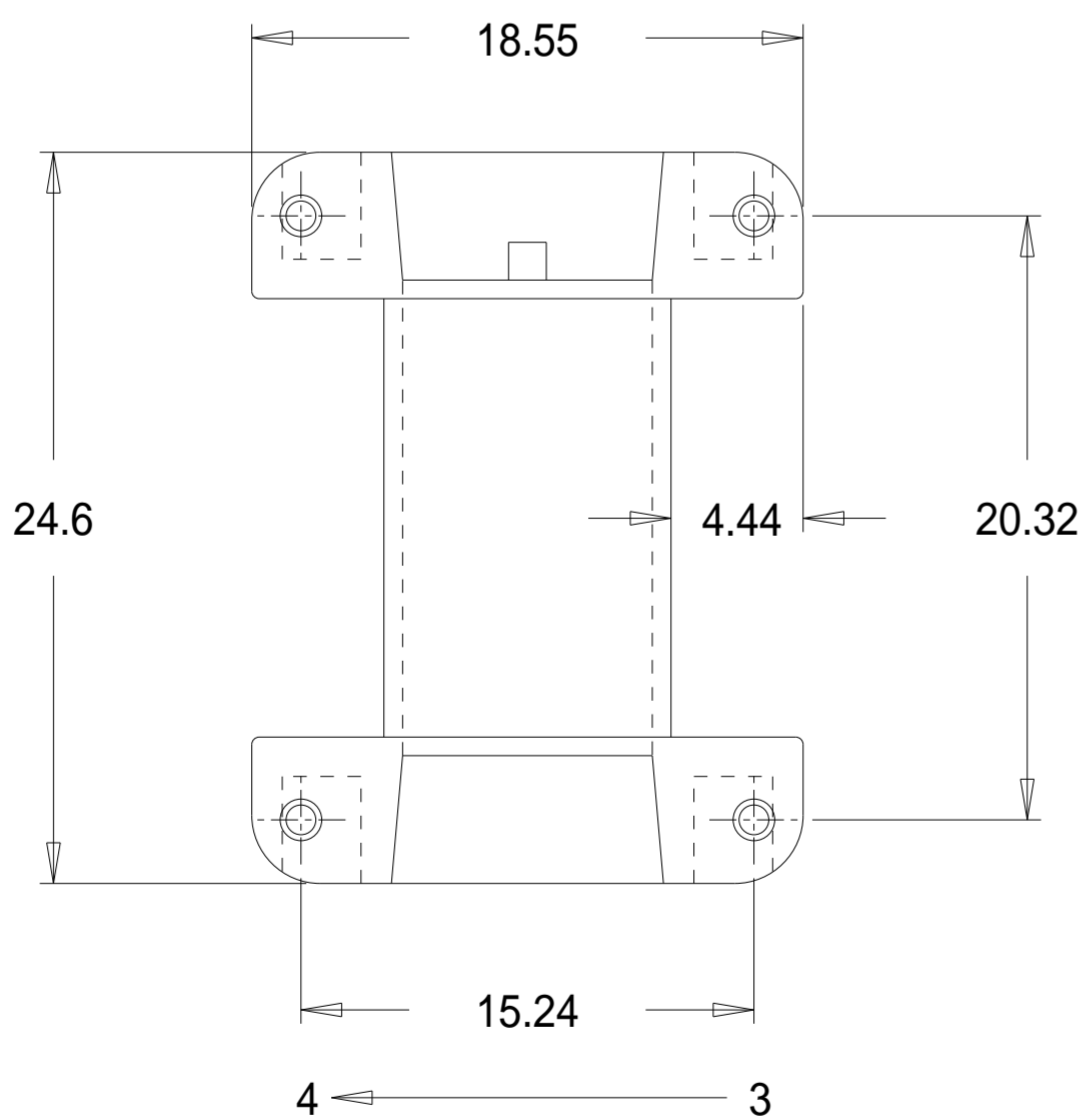

Part No. FU0630

U 21/15/7.5 Single Section 'U' Range Bobbin

Dimensions in millimetres.