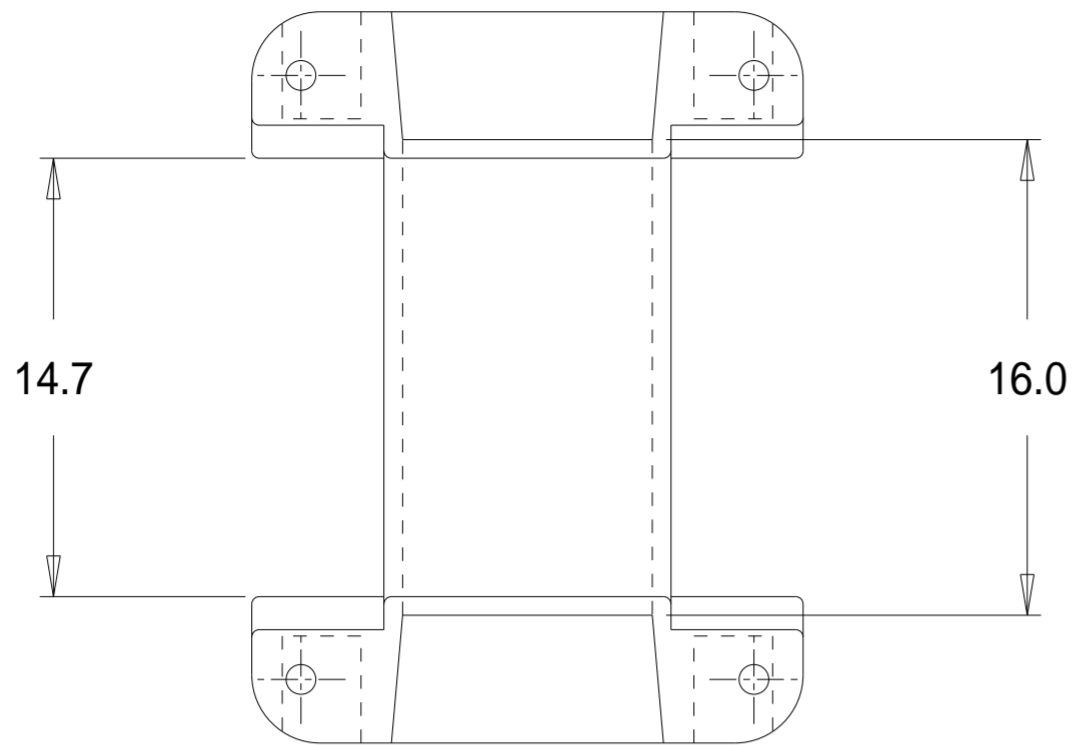

Part No. FU0630

U 21/15/7.5 Single Section 'U' Range Bobbin

Dimensions in millimetres.