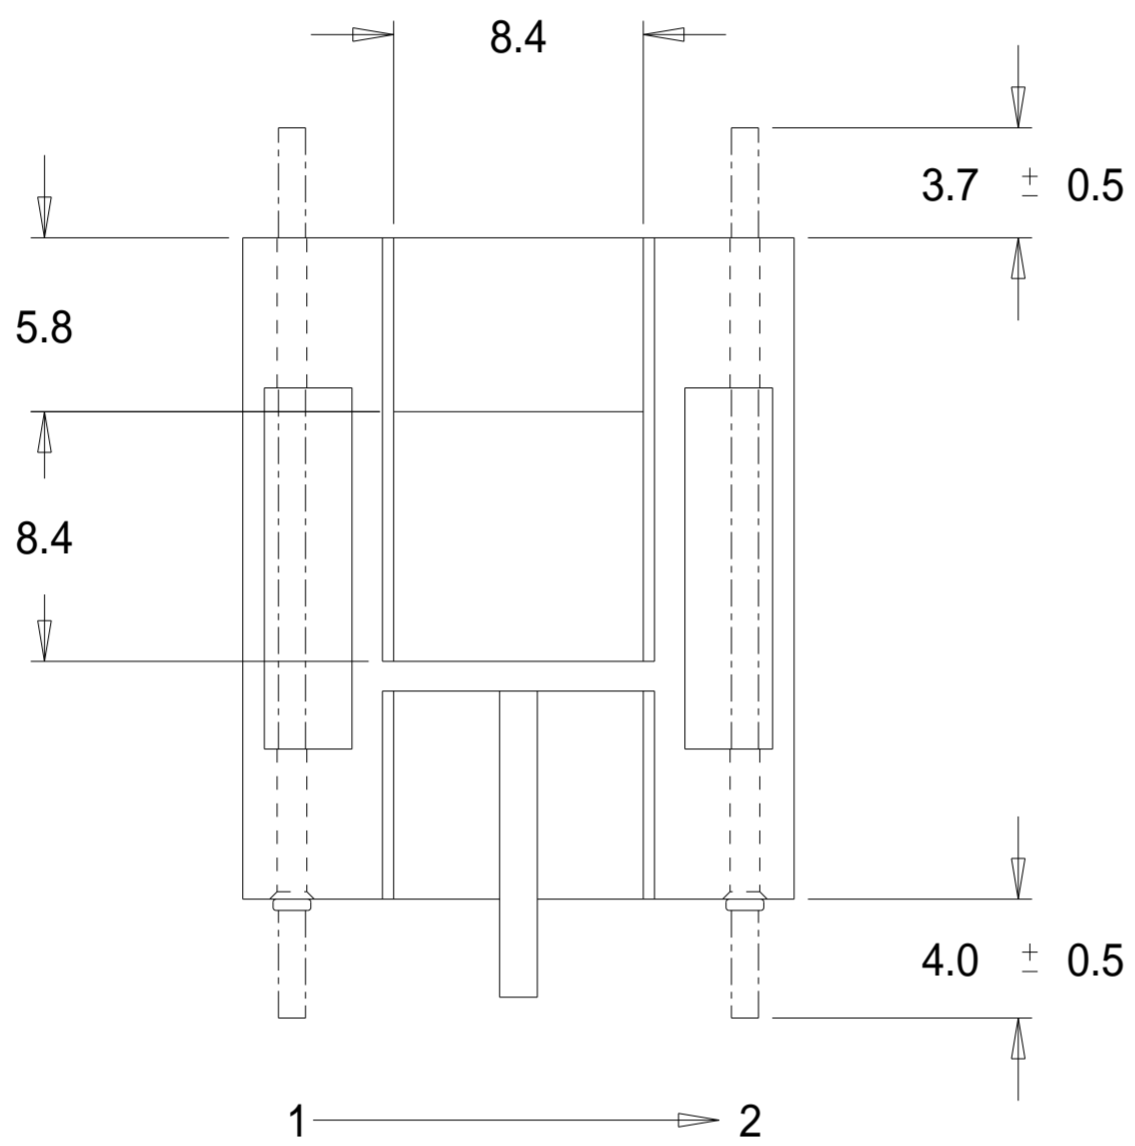

Part No. FU0630

U 21/15/7.5 Single Section 'U' Range Bobbin

Dimensions in millimetres.