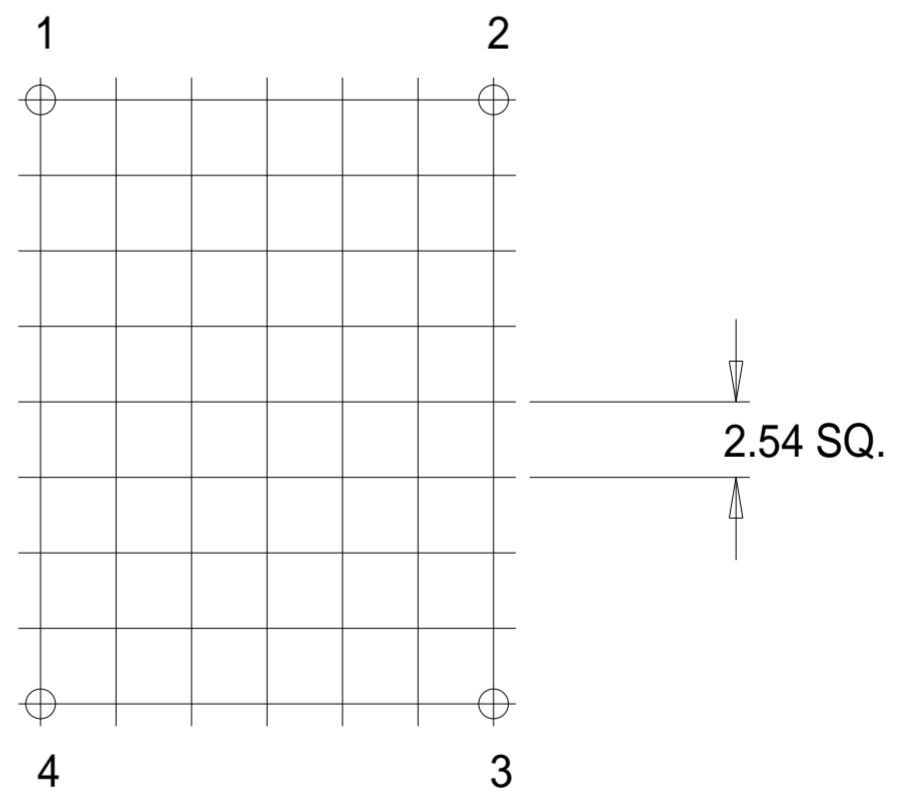

Part No. FU0630

U 21/15/7.5 Single Section 'U' Range Bobbin

Dimensions in millimetres.