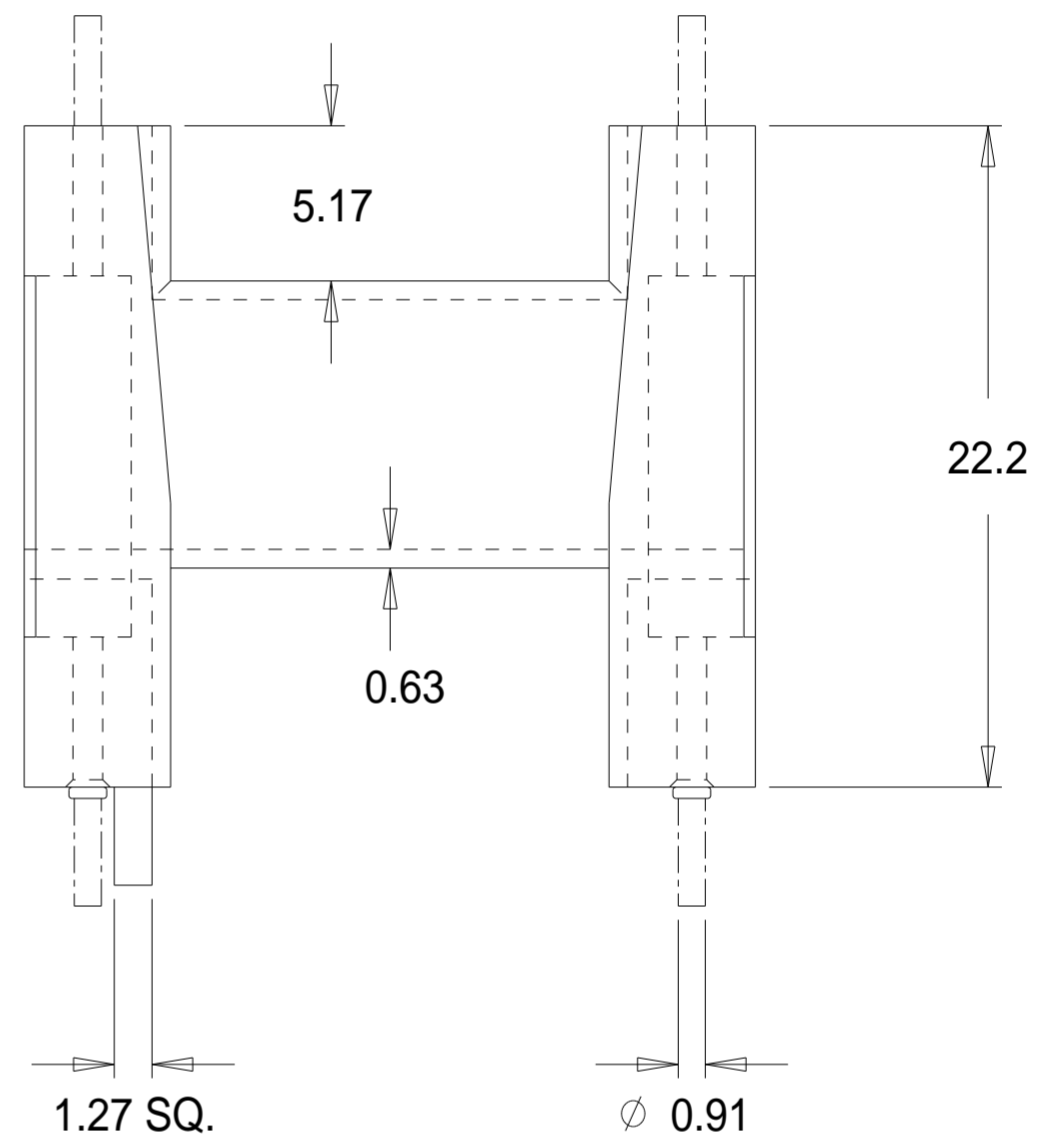

Part No. FU0630

U 21/15/7.5 Single Section 'U' Range Bobbin

Dimensions in millimetres.